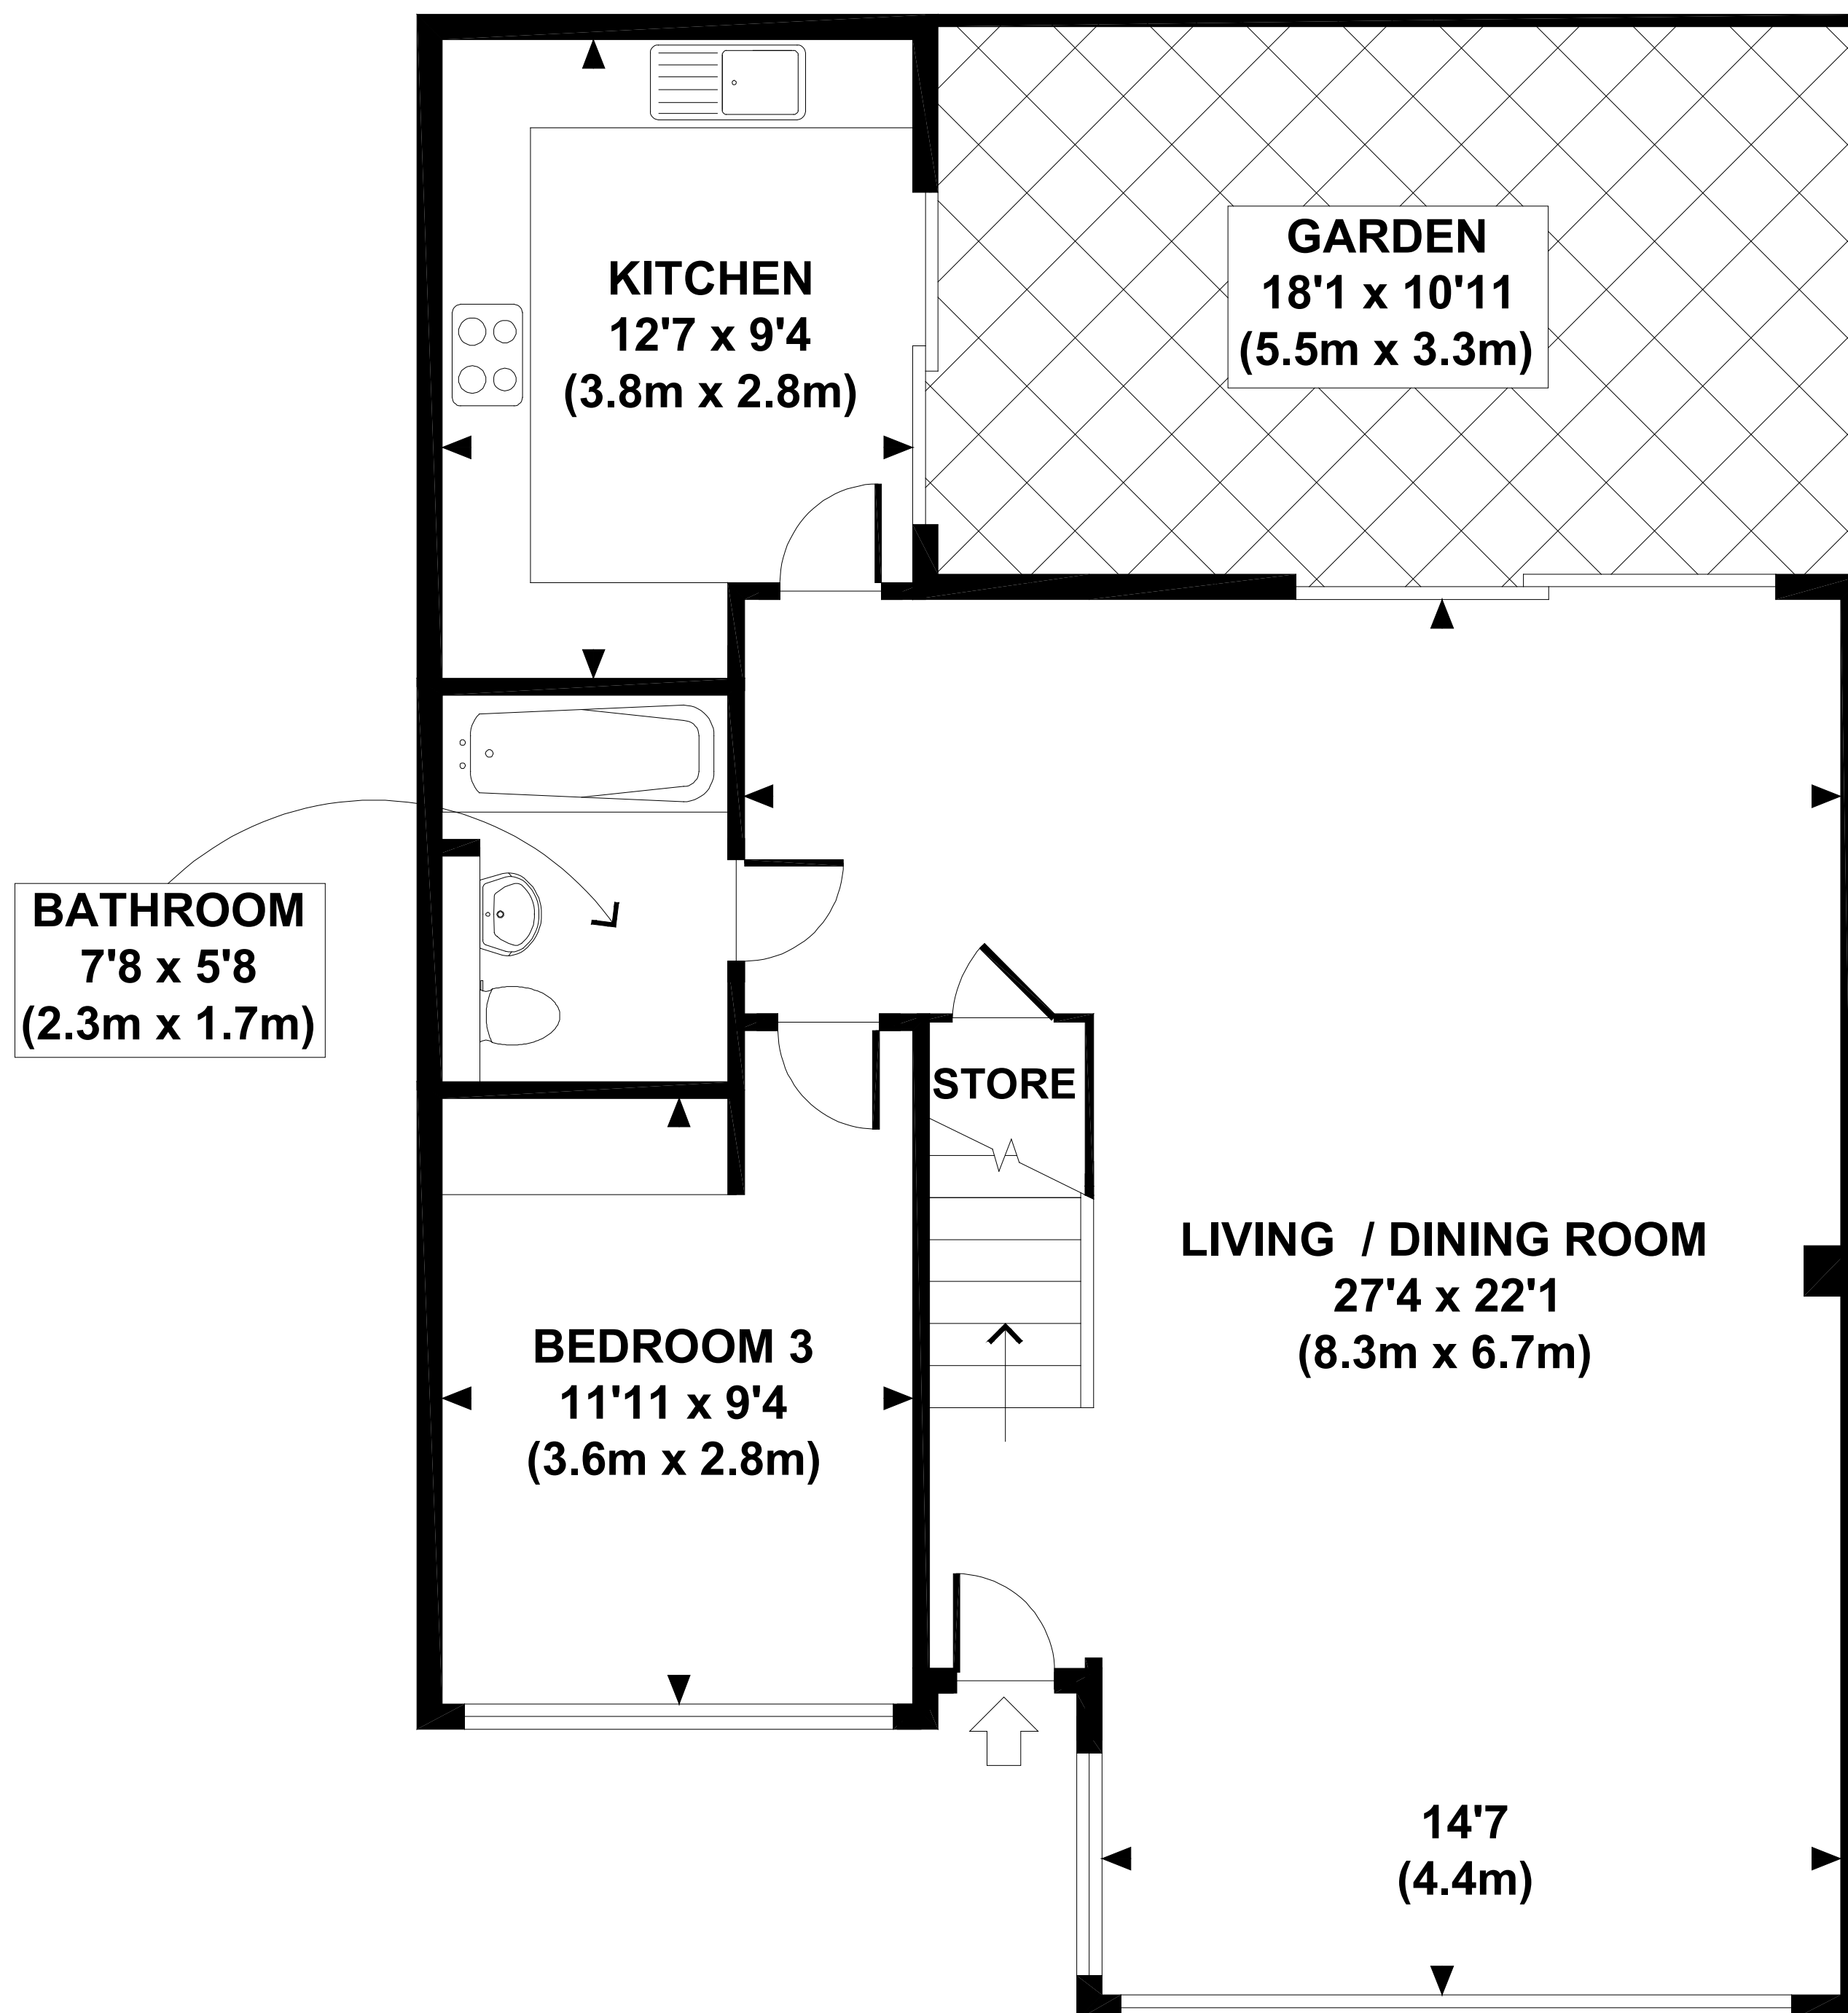

FIRST FLOOR

GROUND FLOOR

APPROX. GROSS INTERNAL FLOOR AREA 1215 SQ FT / 113 SQ M  
 Illustration for identification purposes only. Not to scale or orientation.  
 Measured as defined by the RICS code of practice.