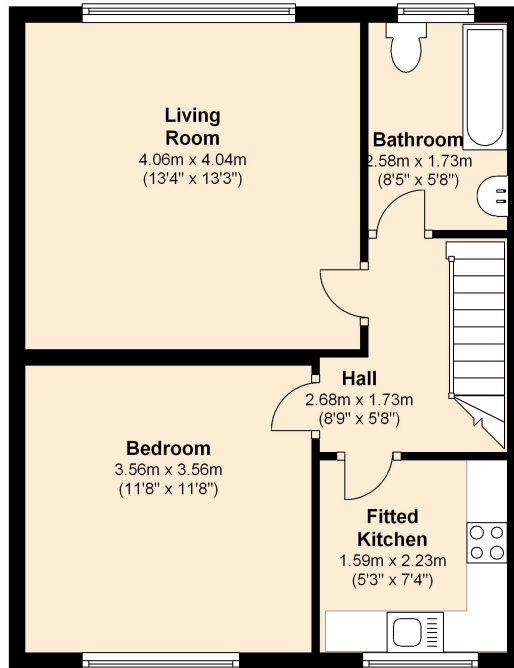

First floor

Approx. 45.0 sq. metres (483.9 sq. feet)

Total area: approx. 45.0 sq. metres (483.9 sq. feet)