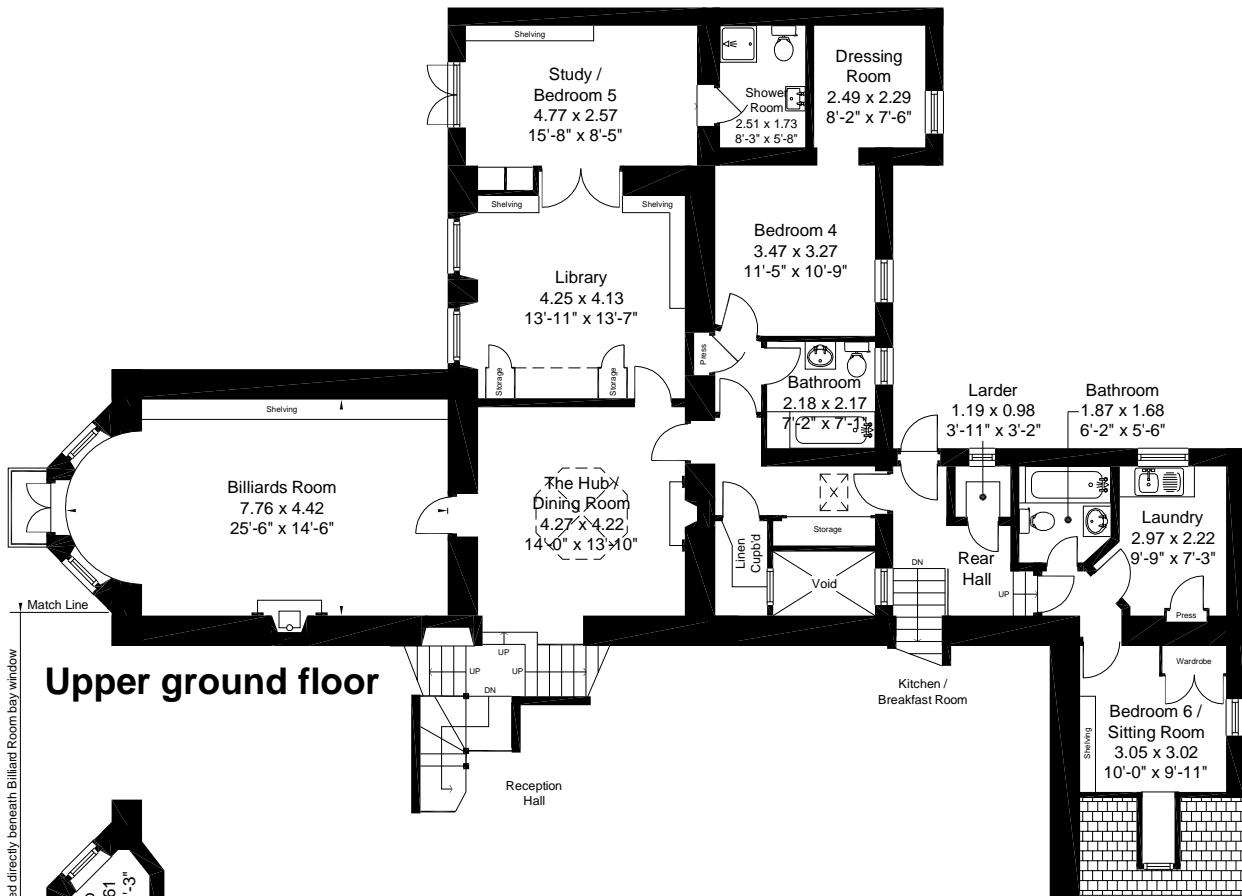

Lynedale House, West Linton

Gross internal area (approx):
363m² (3,907sqft)

For identification only. Not to scale.
Honeygram Ltd ©

Lower ground floor