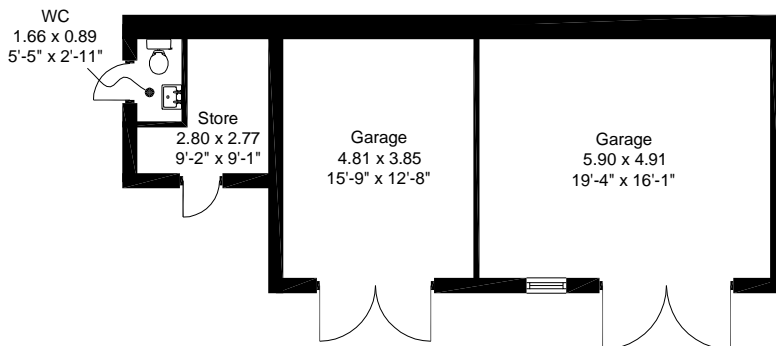

Lynedale House, West Linton

Gross internal area (approx):
363m² (3,907sqft)

For identification only. Not to scale.
Honeygram Ltd ©

Gazebo is situated directly beneath Billiard Room bay window

Lower ground floor

Lynedale House, West Linton

For identification only. Not to scale.

First floor

Lynedale Lodge & Outbuildings

Lynedale House, West Linton

Gross internal area (approx):
172m² (1,851sqft)

For identification only. Not to scale.
Honeygram Ltd ©

Upper (Road) Level

Lower (Garden) Level

Stables, Lynedale House, West Linton

Gross internal area (approx):
100m² (1,076sqft)

For identification only. Not to scale.
Honeygram Ltd ©