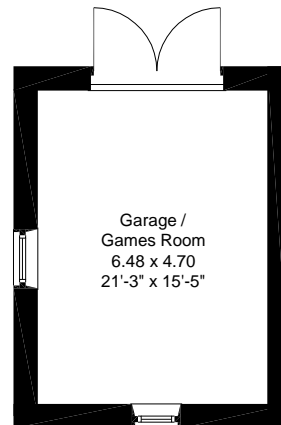

Lynedale House, West Linton

Gross internal area (approx):
363m² (3,907sqft)

For identification only. Not to scale.
Honeygram Ltd ©

Gazebo is situated directly beneath Billiard Room bay window

Lower ground floor

Lynedale House, West Linton

For identification only. Not to scale.

First floor

Lynedale Lodge & Outbuildings

Lynedale House, West Linton

Gross internal area (approx):
172m² (1,851sqft)

For identification only. Not to scale.
Honeygram Ltd ©

Upper (Road) Level

Lower (Garden) Level

Stables, Lynedale House, West Linton

Gross internal area (approx):
100m² (1,076sqft)

For identification only. Not to scale.
Honeygram Ltd ©