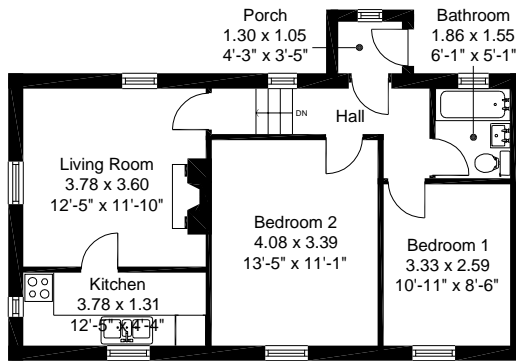

Lynedale House, West Linton

Gross internal area (approx):
363m² (3,907sqft)

For identification only. Not to scale.
Honeygram Ltd ©

Gazebo is situated directly beneath Billiard Room bay window

Lower ground floor

Lynedale House, West Linton

For identification only. Not to scale.

First floor

Lynedale Lodge & Outbuildings

Lynedale House, West Linton

Gross internal area (approx):
172m² (1,851sqft)

For identification only. Not to scale.
Honeygram Ltd ©

Upper (Road) Level

Lower (Garden) Level

Stables, Lynedale House, West Linton

Gross internal area (approx):
100m² (1,076sqft)

For identification only. Not to scale.
Honeygram Ltd ©