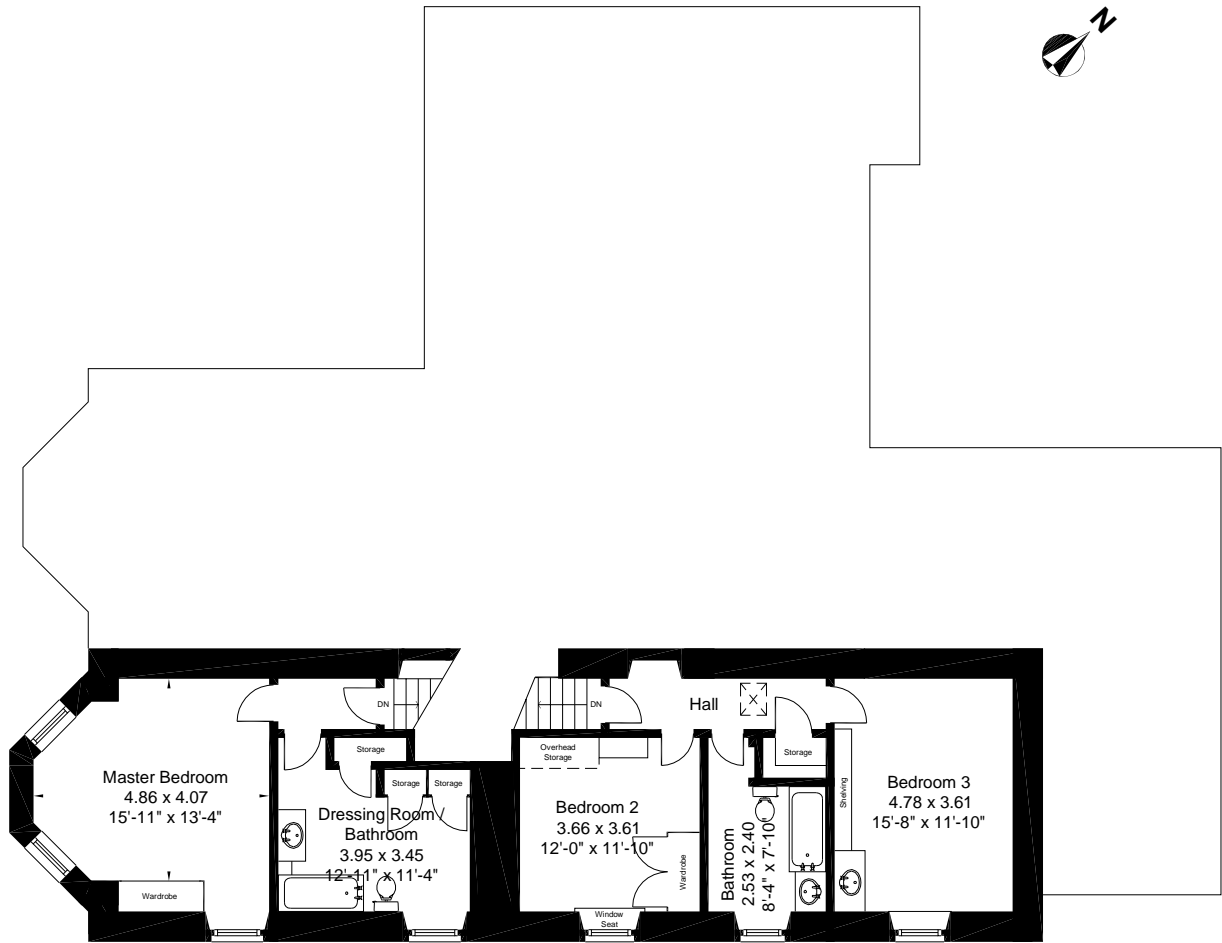

Lynedale House, West Linton

Gross internal area (approx):
363m² (3,907sqft)

For identification only. Not to scale.
Honeygram Ltd ©

Gazebo is situated directly beneath Billiard Room bay window

Lower ground floor

Lynedale House, West Linton

For identification only. Not to scale.

First floor

Lynedale Lodge & Outbuildings

Lynedale House, West Linton

Gross internal area (approx):
172m² (1,851sqft)

For identification only. Not to scale.
Honeygram Ltd ©

Upper (Road) Level

Lower (Garden) Level

Stables, Lynedale House, West Linton

Gross internal area (approx):
100m² (1,076sqft)

For identification only. Not to scale.
Honeygram Ltd ©