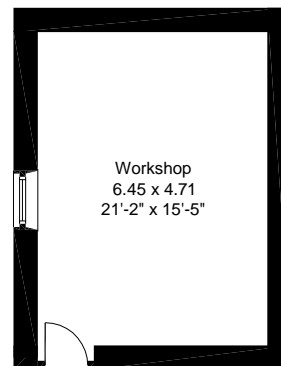

Lynedale House, West Linton

Gross internal area (approx):
363m² (3,907sqft)

For identification only. Not to scale.
Honeygram Ltd ©

Gazebo is situated directly beneath Billiard Room bay window

Lower ground floor

Lynedale House, West Linton

For identification only. Not to scale.

First floor

Lynedale Lodge & Outbuildings

Lynedale House, West Linton

Gross internal area (approx):
172m² (1,851sqft)

For identification only. Not to scale.
Honeygram Ltd ©

Upper (Road) Level

Lower (Garden) Level

Stables, Lynedale House, West Linton

Gross internal area (approx):
100m² (1,076sqft)

For identification only. Not to scale.
Honeygram Ltd ©