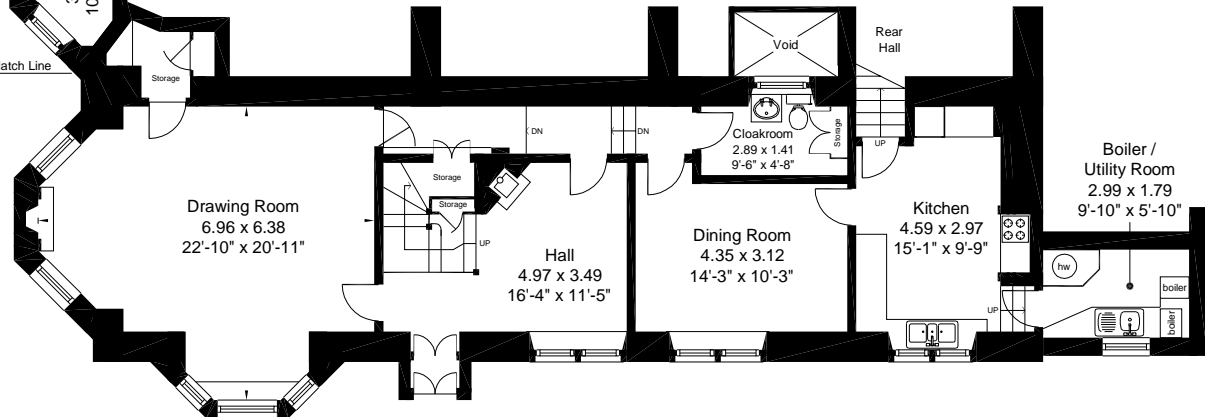

Lynedale House, West Linton

Gross internal area (approx):
363m² (3,907sqft)

For identification only. Not to scale.
Honeygram Ltd ©

Lower ground floor